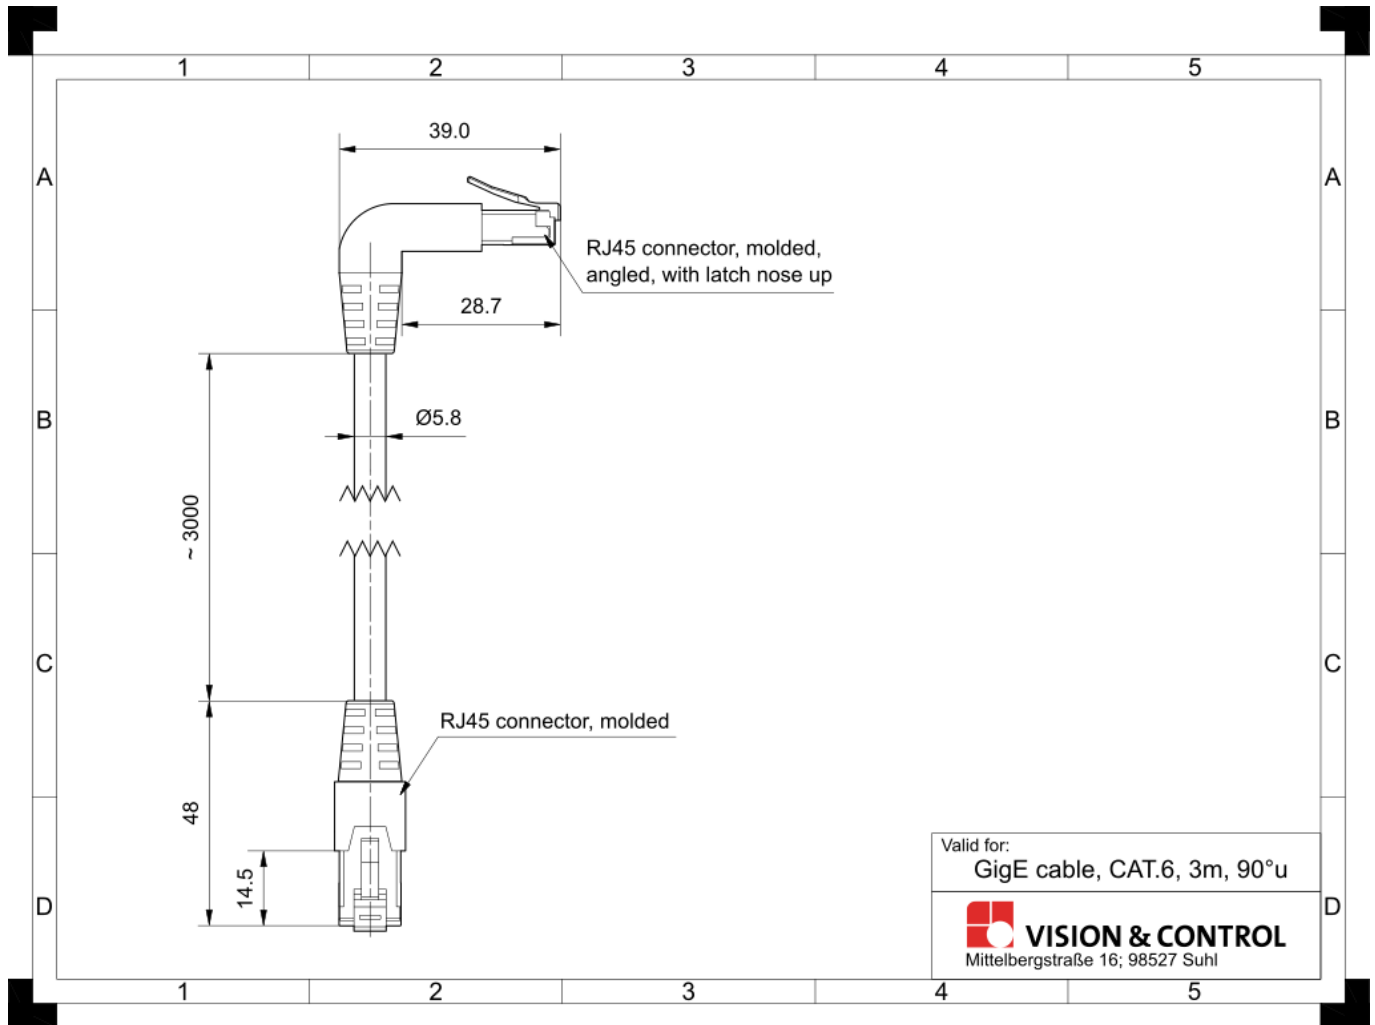

## Accessory for Vision Systems - GigE cable, CAT.6, 3m, 90°u

---

**Short description:** RJ45/RJ45, 90° angled upwards, in tight spaces,   
for GigE Vision cameras

**Order number:** 4-44-189

---

### Characteristics

- Ethernet cable for GigE vision cameras
  - angled RJ45 plug for tight spaces
  - 4-pair stranded for 10/100/1000Mbit/s Industrial Ethernet
  - HF-characteristics Cat.6 according to IEC 61156-6
  - 1 x RJ45 click-lock plug, molded
  - 1 x RJ45 click-lock plug, angled, overmolded, latch nose up
-

## Technical data

Cabel type	GigE patch cable, CAT.6
Connector A	RJ45 angled latch nose up
Connector B	RJ45 standard
<b>Cabel</b>	
Cable length	3 m
Cable diameter	5.8 mm
Cable structure	4 x 2 x 0.132 (AWG26)
Sheath material	FR / PVC, halogen-free
Ambient temperature	Installation: 0 °C ... + 50 °C Operation: -20 °C ... + 60 °C
Drag chain suitable	no
Bending radius	fixed installation: 20 mm
Robot-suitable	no

## Drawings

Dimensional drawing in mm