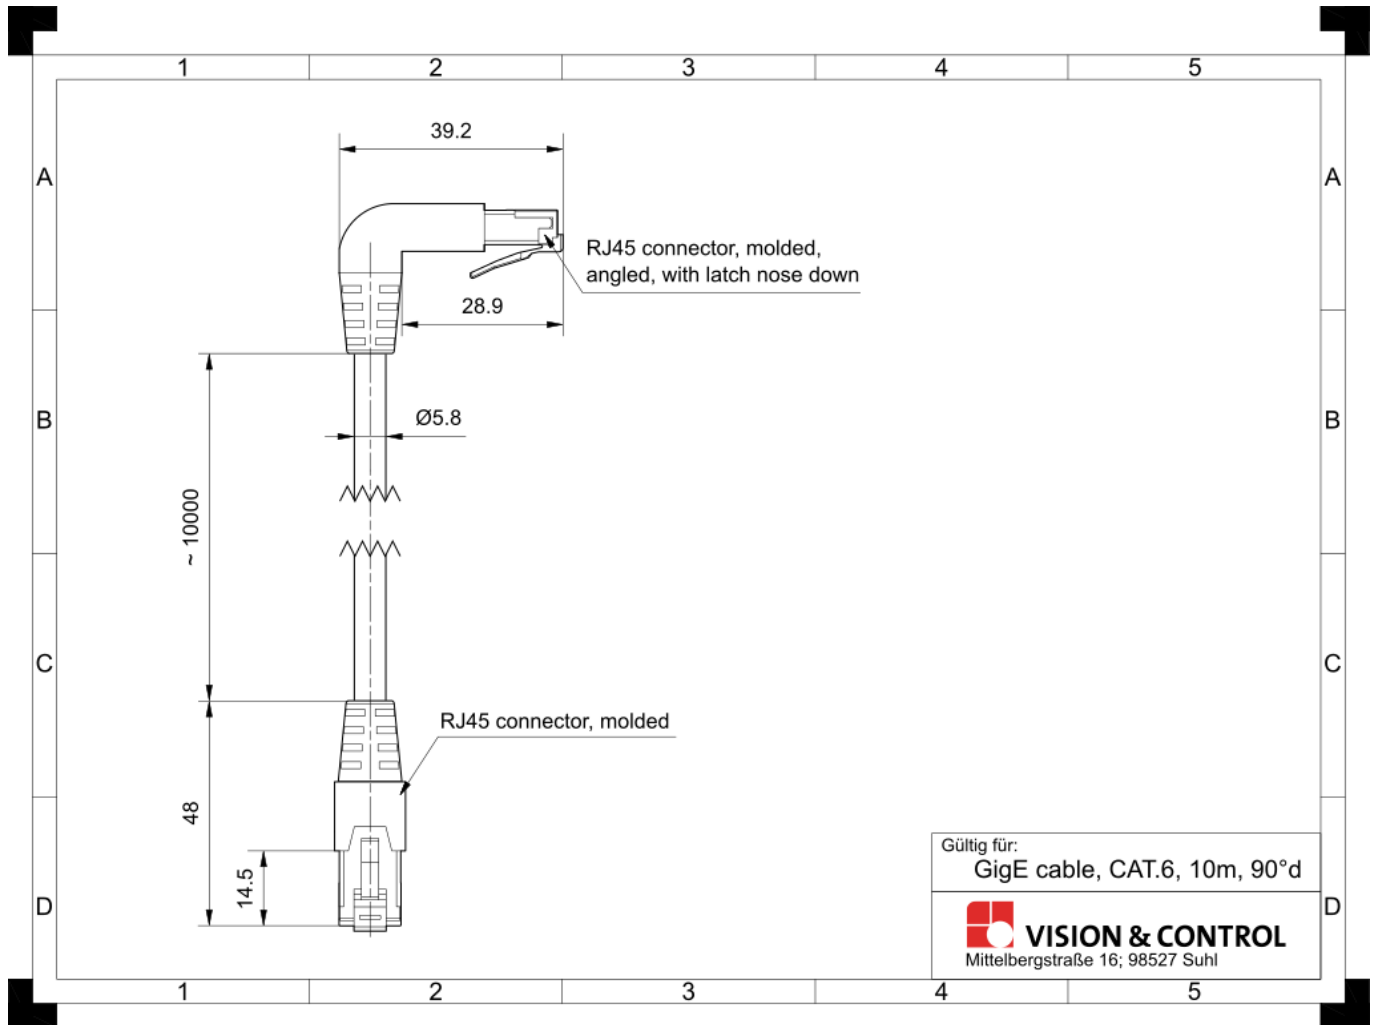


Accessory for Vision Systems - GigE cable, CAT.6, 10m, 90°d

Short description: RJ45/RJ45, 90° angled downwards, in tight spaces, for GigE Vision cameras

Order number: 4-44-188

Characteristics

- Ethernet cable for GigE vision cameras
 - angled RJ45 plug for tight spaces
 - 4-pair stranded for 10/100/1000Mbit/s Industrial Ethernet
 - HF-characteristics Cat.6 according to IEC 61156-6
 - 1 x RJ45 click-lock plug, molded
 - 1 x RJ45 click-lock plug, angled, overmolded, latch nose down
-

Technical data

Cabel type	GigE patch cable, CAT.6
Connector A	RJ45 angled latch nose down
Connector B	RJ45 standard
Cabel	
Cable length	10 m
Cable diameter	5.8 mm
Cable structure	4 x 2 x 0.132 (AWG26)
Sheath material	FR / PVC, halogen-free
Ambient temperature	Installation: 0 °C ... + 50 °C Operation: -20 °C ... + 60 °C
Drag chain suitable	no
Bending radius	fixed installation: 20 mm
Robot-suitable	no

Drawings

Dimensional drawing in mm