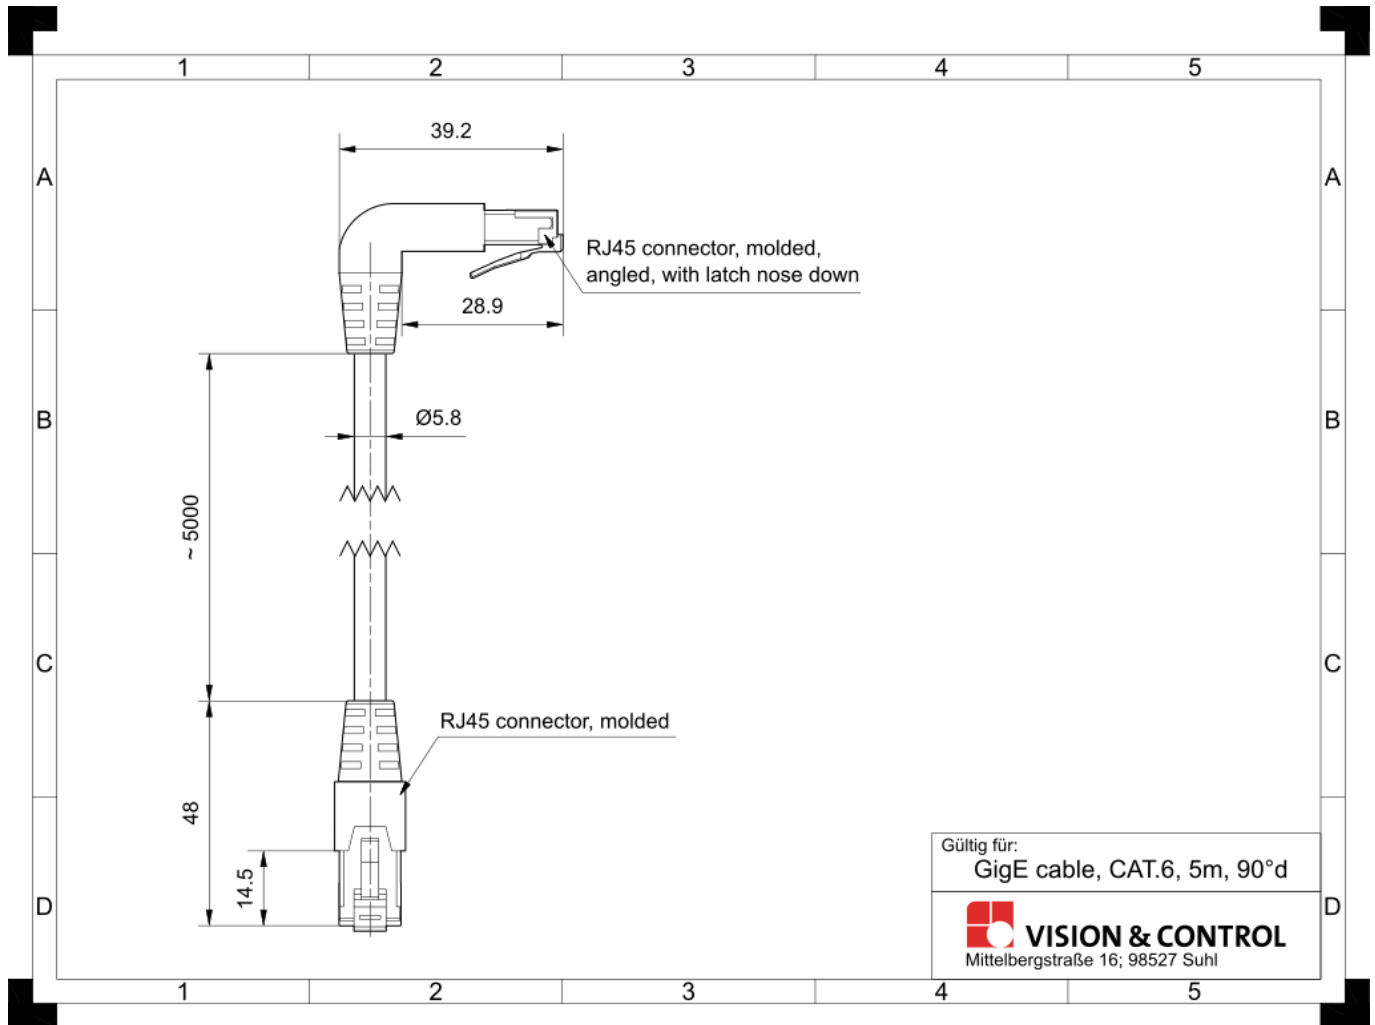


Accessory for Vision Systems - GigE cable, CAT.6, 5m, 90°d

Short description: RJ45/RJ45, 90° angled downwards, in tight spaces, for GigE Vision cameras

Order number: 4-44-187

Characteristics

- Ethernet cable for GigE vision cameras
 - angled RJ45 plug for tight spaces
 - 4-pair stranded for 10/100/1000Mbit/s Industrial Ethernet
 - HF-characteristics Cat.6 according to IEC 61156-6
 - 1 x RJ45 click-lock plug, molded
 - 1 x RJ45 click-lock plug, angled, overmolded, latch nose down
-

Technical data

Cabel type	GigE patch cable, CAT.6
Connector A	RJ45 angled latch nose down
Connector B	RJ45 standard
Cabel	
Cable length	5 m
Cable diameter	5.8 mm
Cable structure	4 x 2 x 0.132 (AWG26)
Sheath material	FR / PVC, halogen-free
Ambient temperature	Installation: 0 °C ... + 50 °C Operation: -20 °C ... + 60 °C
Drag chain suitable	no
Bending radius	fixed installation: 20 mm
Robot-suitable	no

Drawings

Dimensional drawing in mm