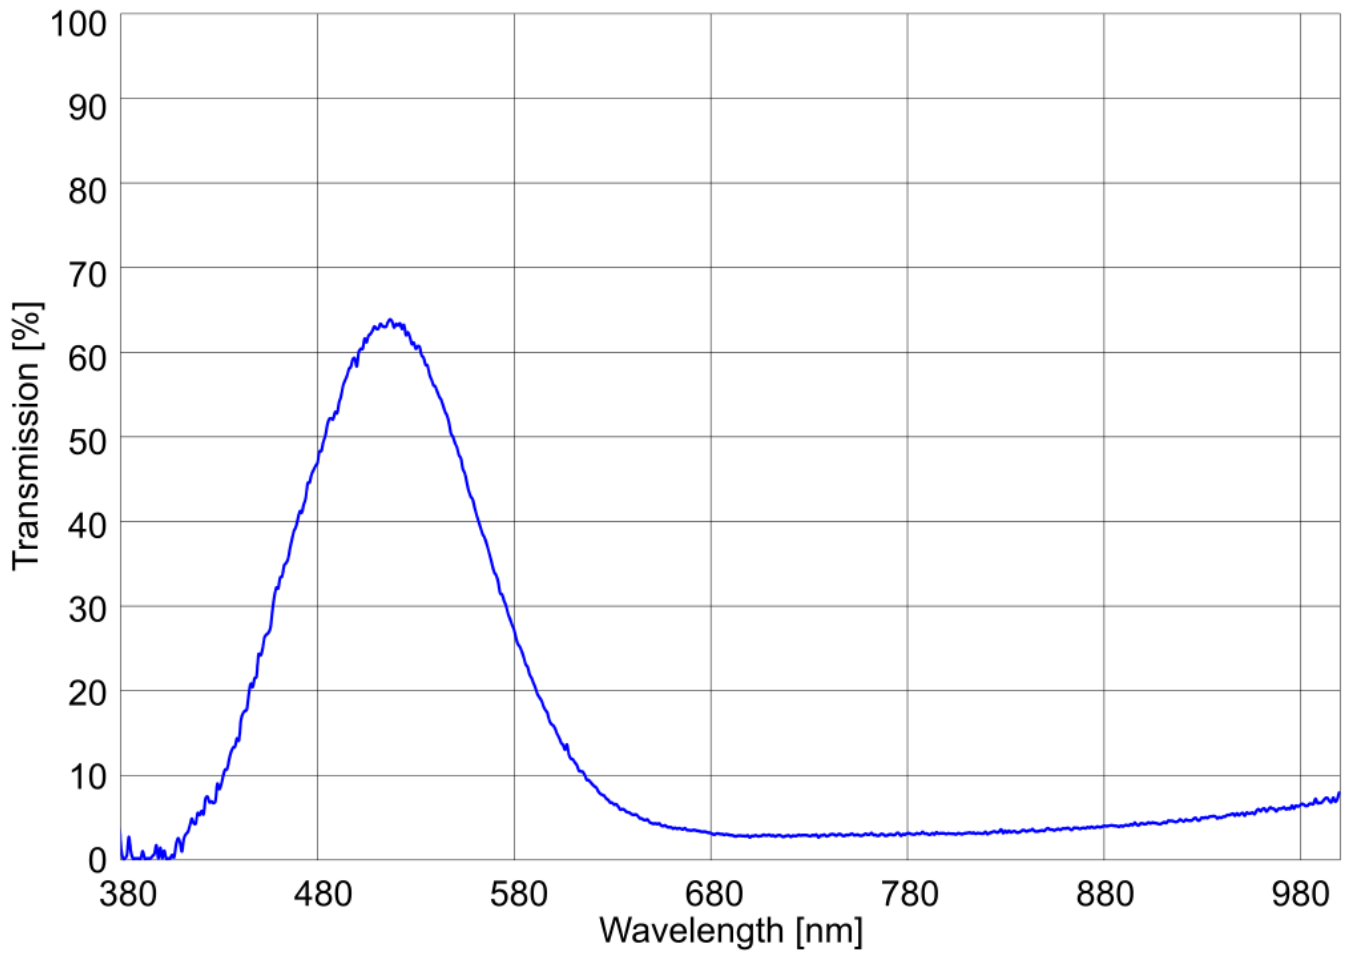

Transmission Colour Filter Green G06

Transmission curve