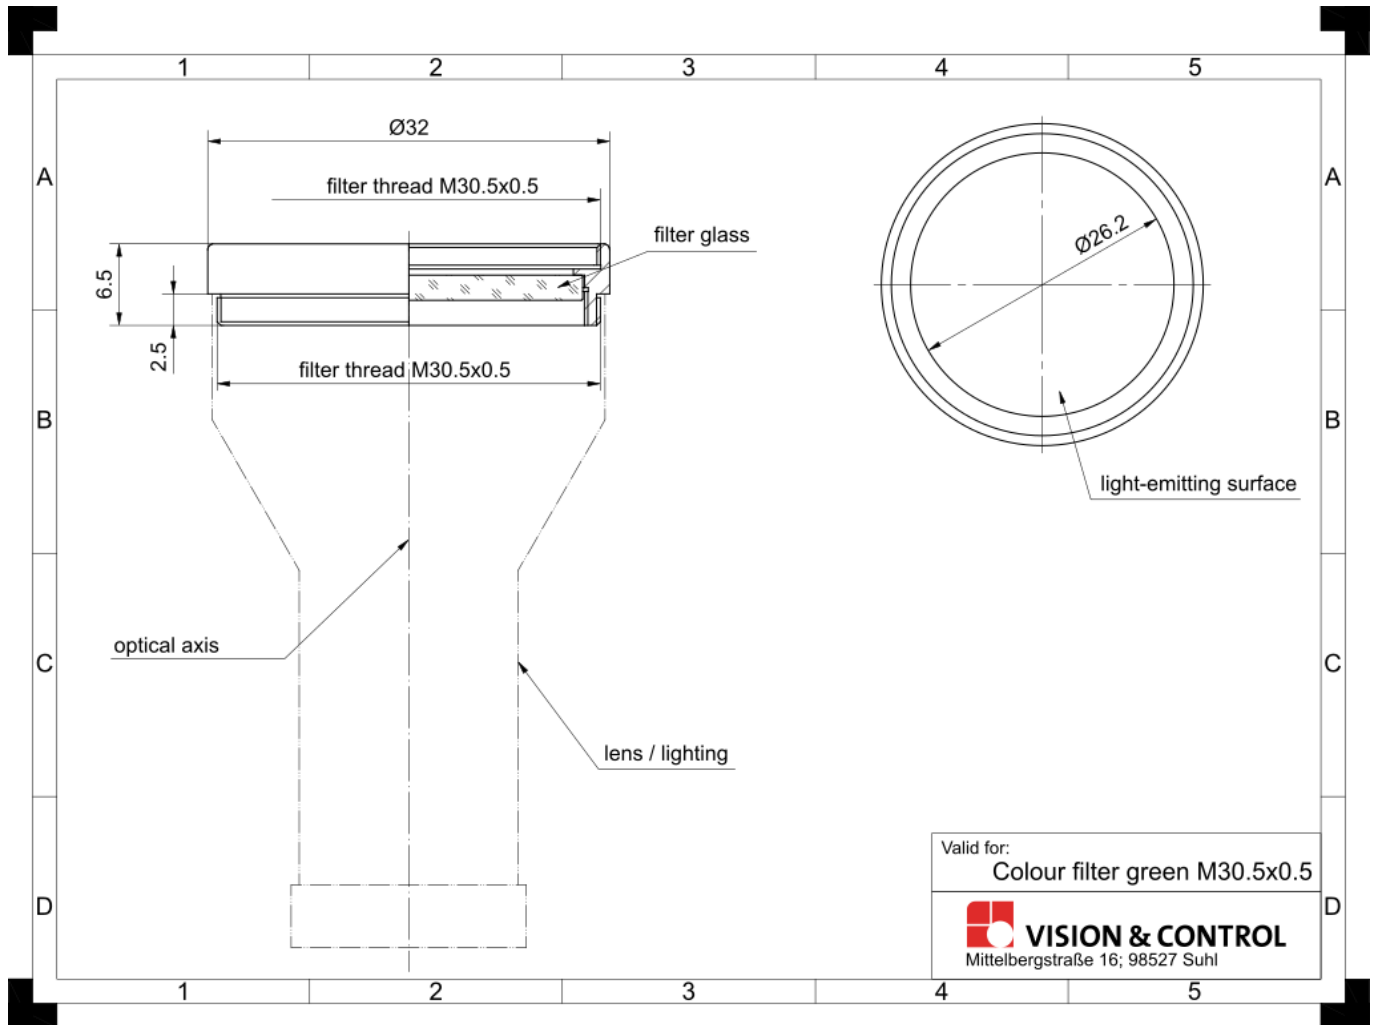

## Technical data

Filter type	Band-pass filter
Housing material	Filter mount: brass
Optical material	Glass
Thickness optical material	2 mm
Weight	11 g
Mounting	Screw-in socket
Filter thread	M30.5 x 0.5

## Drawings

Dimensional drawing in mm