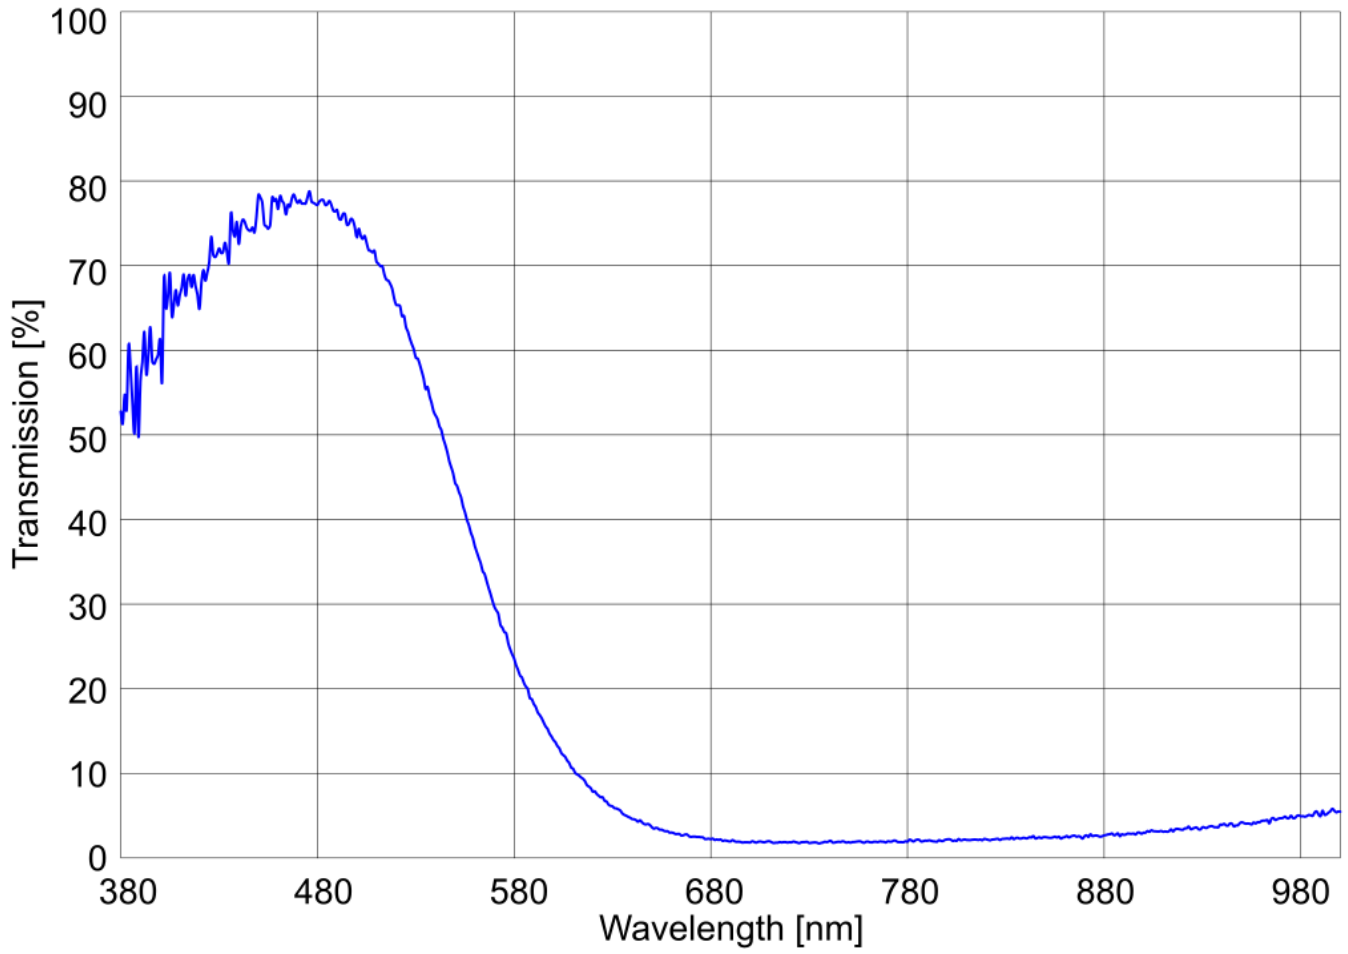

Colour Filter Blue - Colour filter blue M30.5x0.5

Short description: band-pass filter, range 350 nm - 600 nm, filter thread M30.5x0.5

Order number: 2-91-284

Characteristics

- band-pass filter for wavelengths in the range from 350 nm to 600 nm
 - to increase the image contrast of monochrome cameras
 - easy to assemble thanks to the black anodized brass mount
-

Technical data

Filter type	Band-pass filter
Housing material	Filter mount: brass
Optical material	Glass
Thickness optical material	2 mm
Weight	11 g
Mounting	Screw-in socket
Filter thread	M30.5 x 0.5

Drawings

Dimensional drawing in mm

Transmission Colour Filter Blue B011

Transmission curve