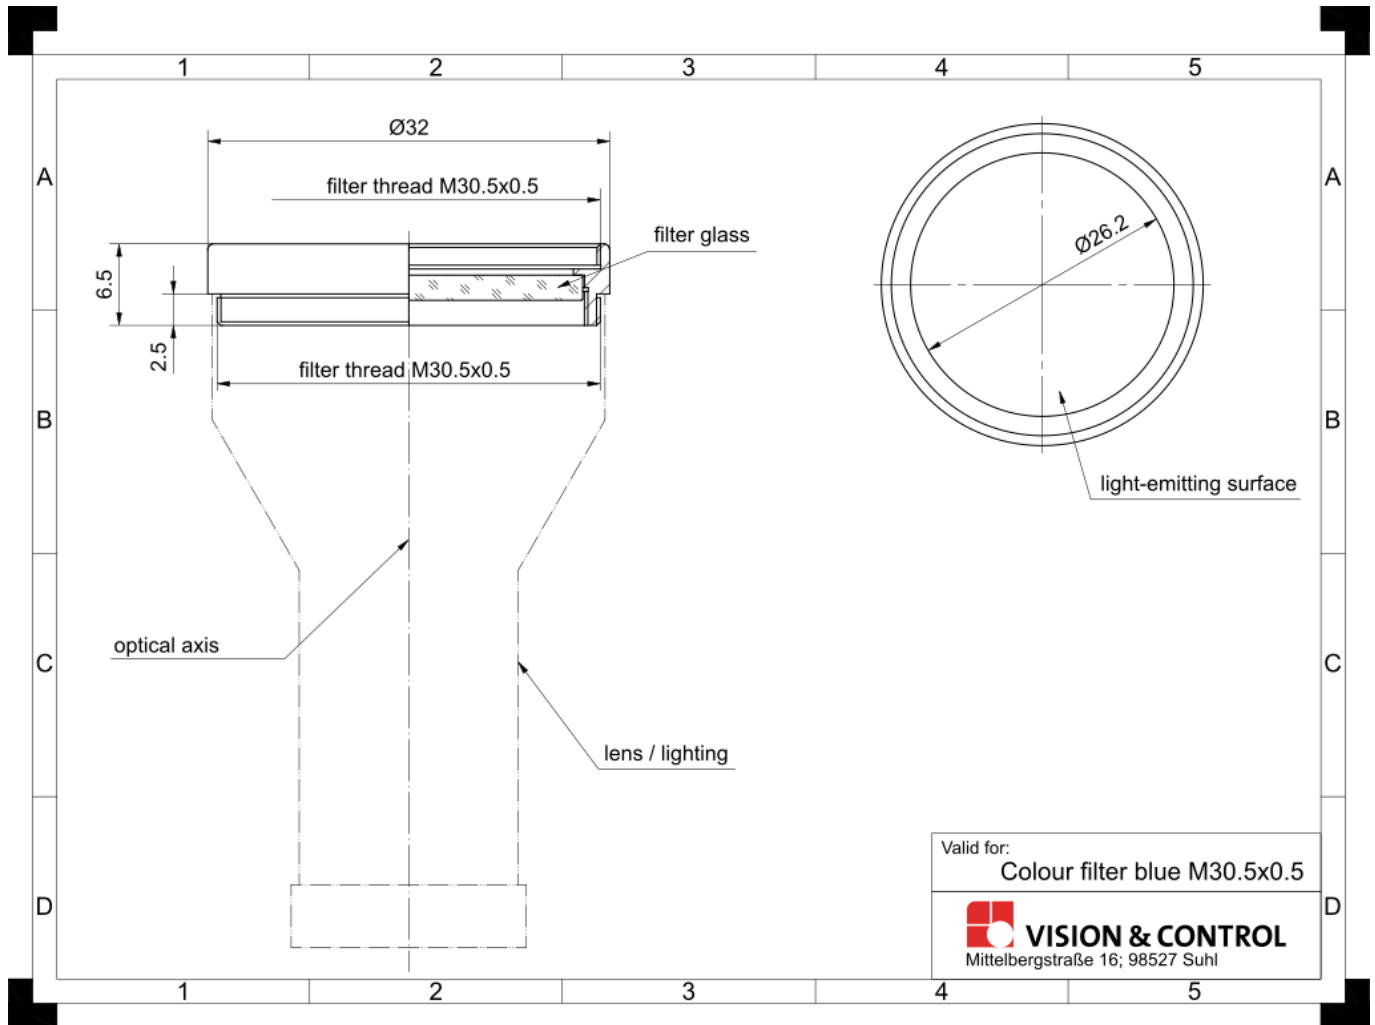

Colour Filter Blue - Colour filter blue M30.5x0.5

Short description: band-pass filter, range 350 nm - 600 nm, filter thread M30.5x0.5

Order number: 2-91-284

Characteristics

- band-pass filter for wavelengths in the range from 350 nm to 600 nm
 - to increase the image contrast of monochrome cameras
 - easy to assemble thanks to the black anodized brass mount
-

Technical data

Filter type	Band-pass filter
Housing material	Filter mount: brass
Optical material	Glass
Thickness optical material	2 mm
Weight	11 g
Mounting	Screw-in socket
Filter thread	M30.5 x 0.5

Drawings

Dimensional drawing in mm

Transmission Colour Filter Blue B011

Transmission curve