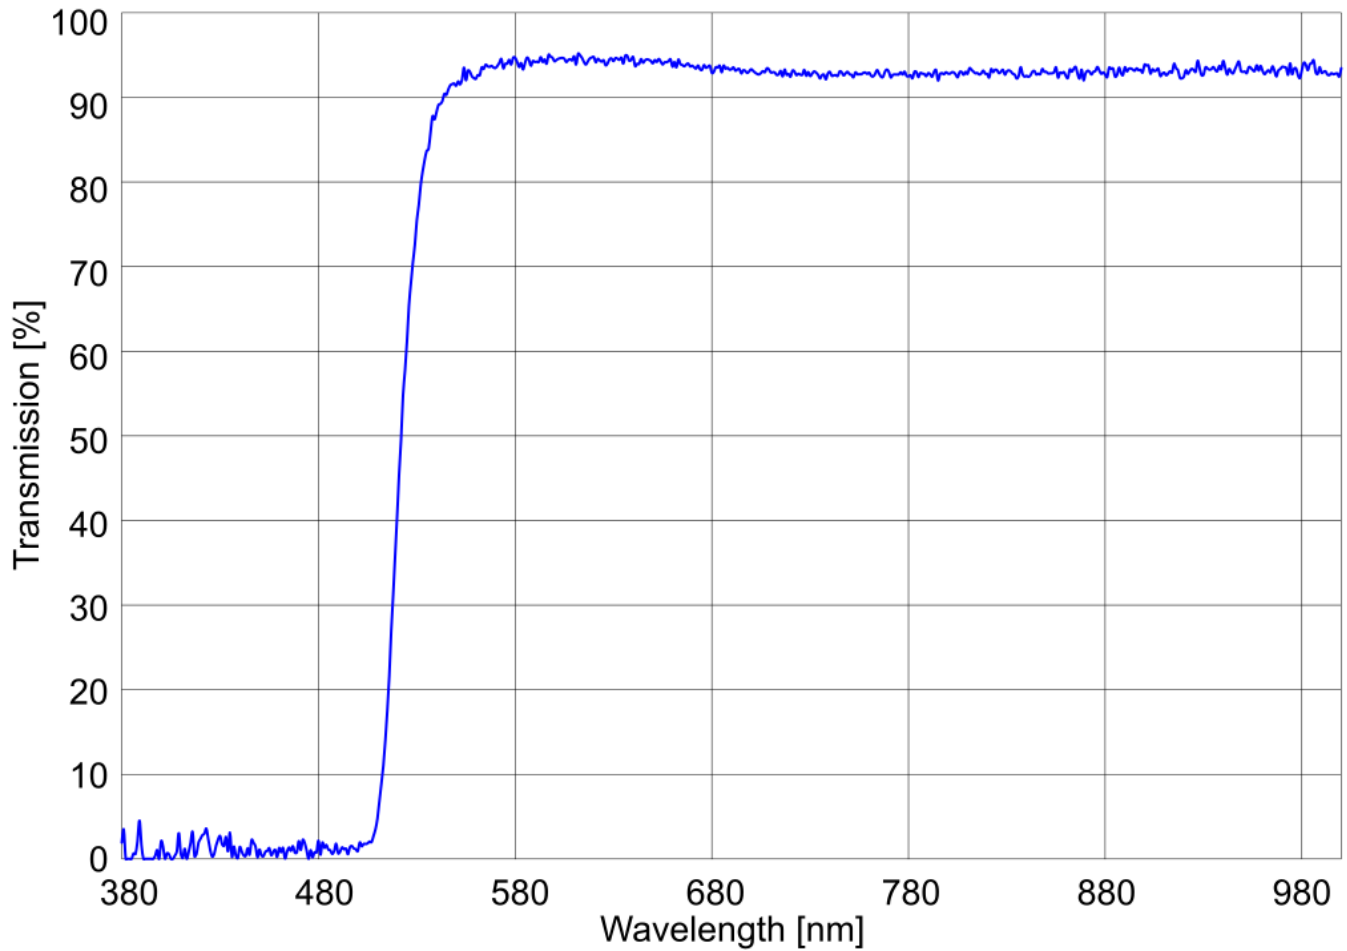

## Technical data

|                            |                     |
|----------------------------|---------------------|
| Filter type                | Long-pass filter    |
| Housing material           | Filter mount: brass |
| Optical material           | Glass               |
| Thickness optical material | 2 mm                |
| Weight                     | 106 g               |
| Mounting                   | Screw-in socket     |
| Filter thread              | M100 x 1            |

## Drawings

Dimensional drawing in mm

Transmission Colour Filter Yellow OG530

Transmission curve