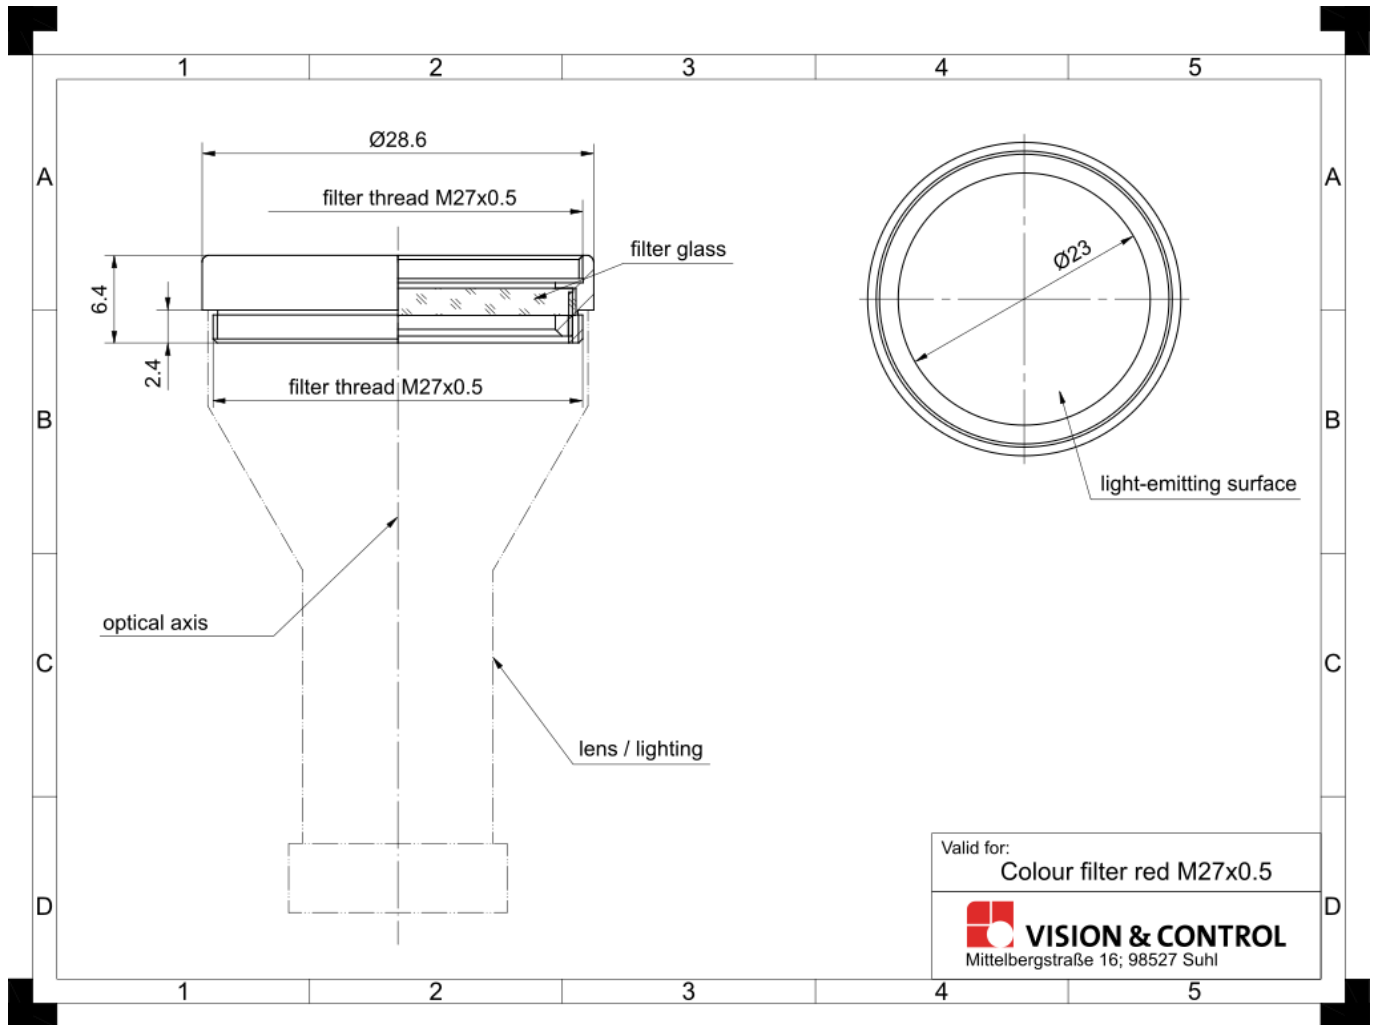

Colour Filter Red - Colour filter red M27x0.5

Short description: long-pass filter from 630 nm, red, filter thread M27x0.5

Order number: 2-91-265

Characteristics

- long-pass filter for wavelengths from 630 nm
 - to increase the image contrast of monochrome cameras
 - ideal in combination with red LED lights
 - easy to assemble thanks to the black anodized brass mount
-

Technical data

Filter type	Long-pass filter
Housing material	Filter mount: brass
Optical material	Glass
Thickness optical material	2 mm
Weight	9 g
Mounting	Screw-in socket
Filter thread	M27 x 0.5

Drawings

Dimensional drawing in mm

Transmission Colour Filter Red RG610

Transmission curve