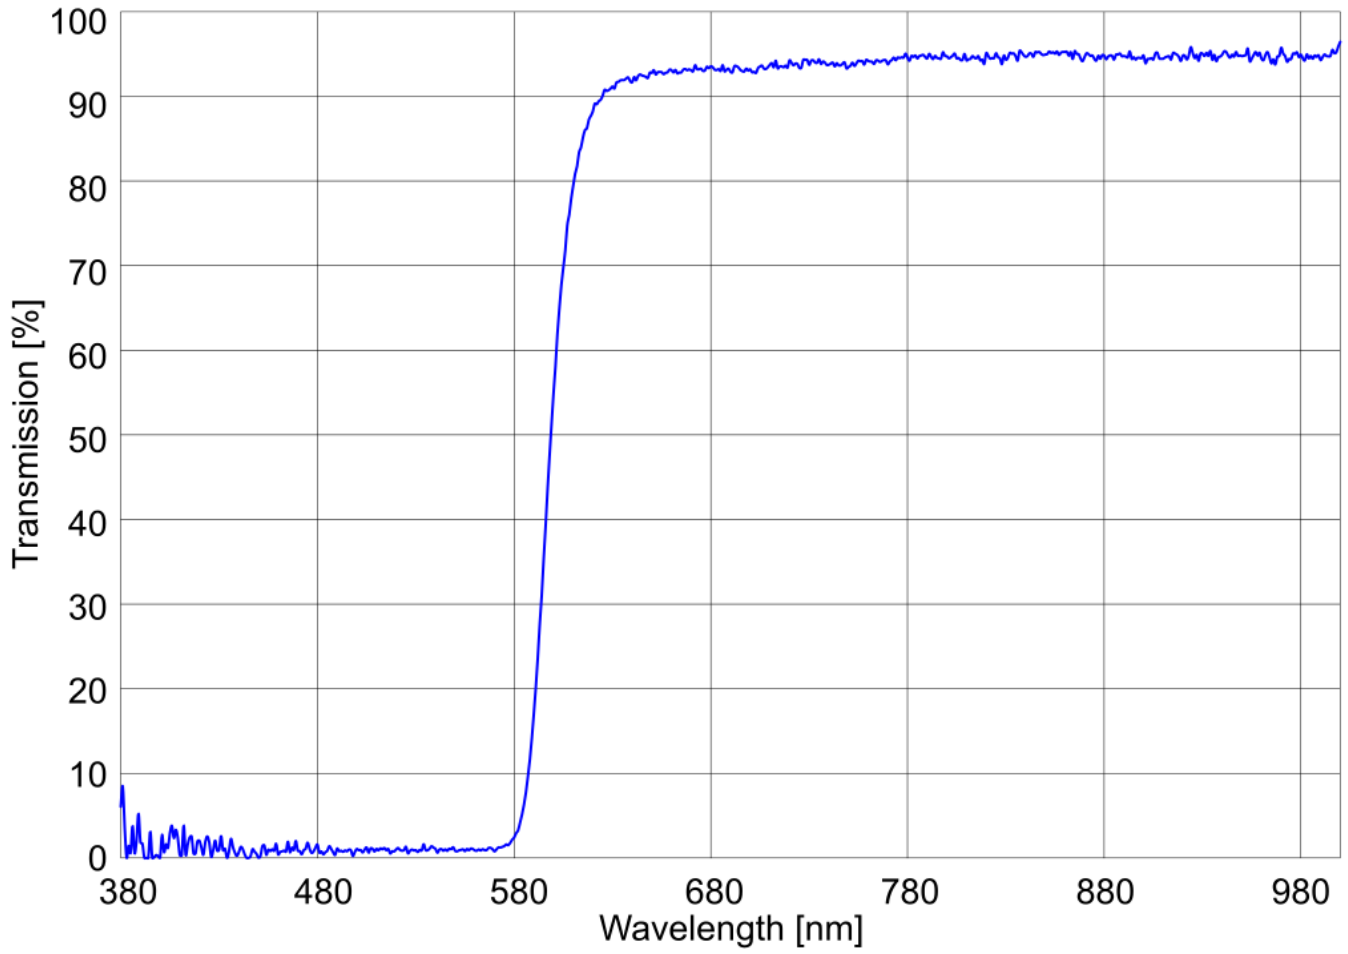

Colour Filter Red - Colour filter red M27x0.5

Short description: long-pass filter from 630 nm, red, filter thread M27x0.5

Order number: 2-91-265

Characteristics

- long-pass filter for wavelengths from 630 nm
 - to increase the image contrast of monochrome cameras
 - ideal in combination with red LED lights
 - easy to assemble thanks to the black anodized brass mount
-

Technical data

Filter type	Long-pass filter
Housing material	Filter mount: brass
Optical material	Glass
Thickness optical material	2 mm
Weight	9 g
Mounting	Screw-in socket
Filter thread	M27 x 0.5

Drawings

Dimensional drawing in mm

Transmission Colour Filter Red RG610

Transmission curve