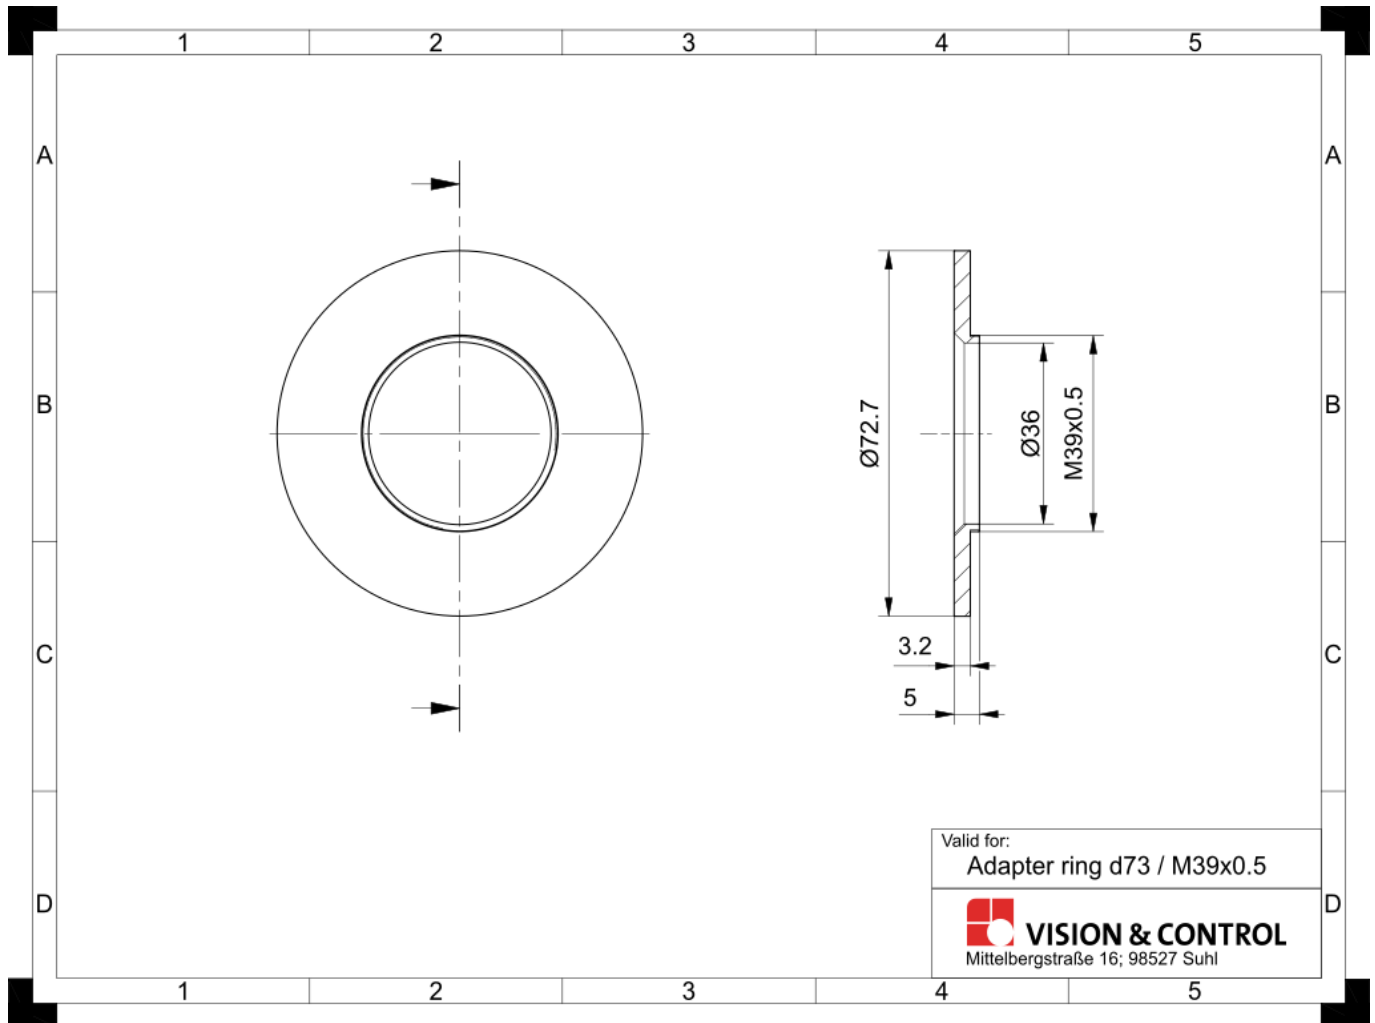

Accessory for Ring Lights - Adapter ring d73 - M39x0.5

Short description: for R-CLR-100x73 und RK3652, for attachment to lenses with filter thread M39x0.5

Order number: 1-29-771

Characteristics

- lens adapter for ring lights
 - for attaching ring lights to lenses with filter thread M39 x 0.5
-

Technical data

Luminous field

Aluminium, black anodised

Drawings

Dimensional drawing in mm