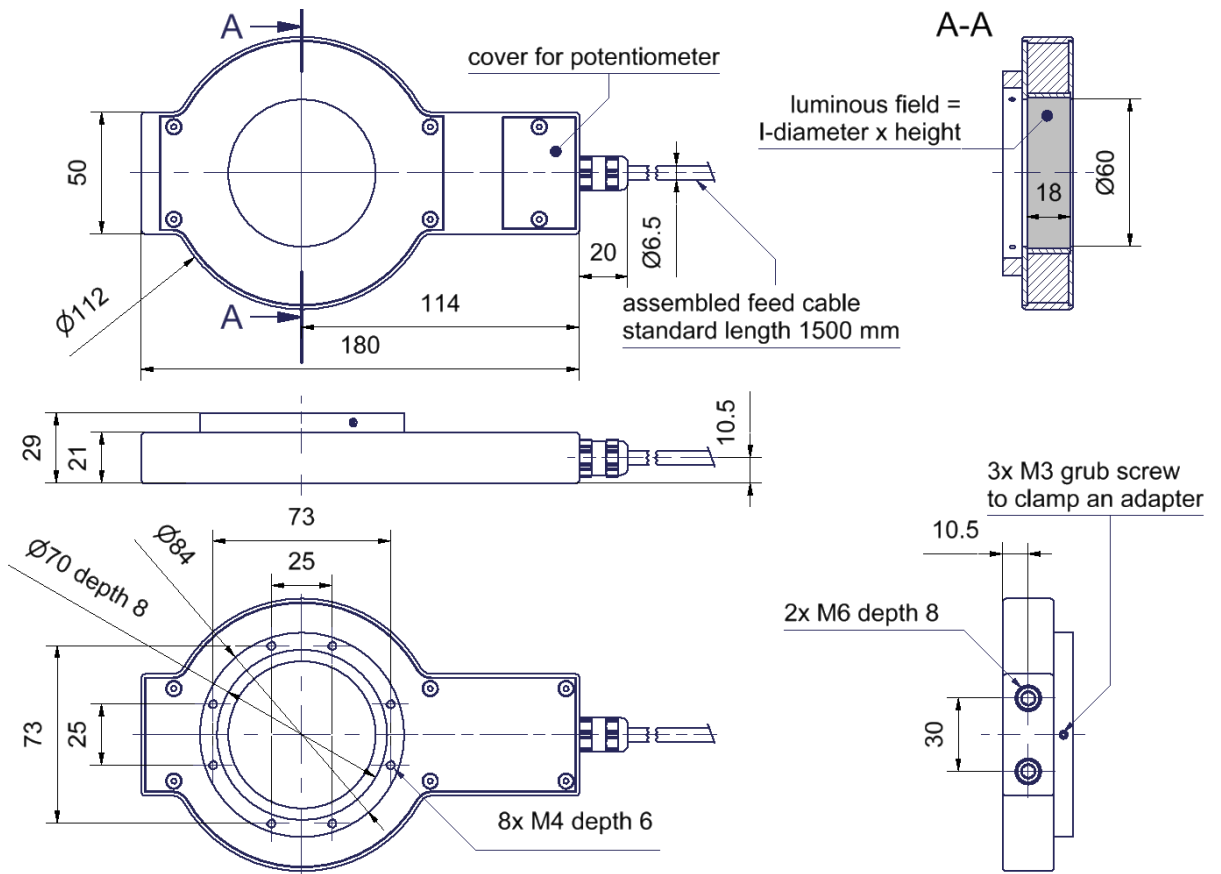

Dark Field Light - RR30/23-B470/C

Short description: radial ring light, blue, lf diam.: 60mm, height: 17mm, controlled

Order number: 1-11-034

EAN: 4251692651148

Characteristics

- LED dark-field light, radial illumination
 - Homogeneous illumination
 - Build-in Controller
 - Continuous or pulsed operation
 - Pulse-length and brightness adjustable
 - Connection: cable with open ends
 - Polyamide casing
 - Multiple mounting options
-

Drawings

Funktion	Belegung	Kabelfarbe
Betriebsspannung	V+	rot
	GND	blau
Schalteingang	+ON/OFF	rosa
	-ON/OFF	grau
Steuerspannung	+CV	grün
	-CV	gelb