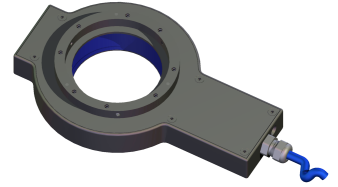

Dark Field Light - RR30/23-B470/C

Short description: radial ring light, blue, lf diam.: 60mm, height: 17mm, controlled

Order number: 1-11-034

EAN: 4251692651148

Characteristics

- LED dark-field light, radial illumination
 - Homogeneous illumination
 - Build-in Controller
 - Continuous or pulsed operation
 - Pulse-length and brightness adjustable
 - Connection: cable with open ends
 - Polyamide casing
 - Multiple mounting options
-

Drawings

Funktion	Belegung	Kabelfarbe
Betriebsspannung	V+	rot
	GND	blau
Schalteingang	+ON/OFF	rosa
	-ON/OFF	grau
Steuerspannung	+CV	grün
	-CV	gelb