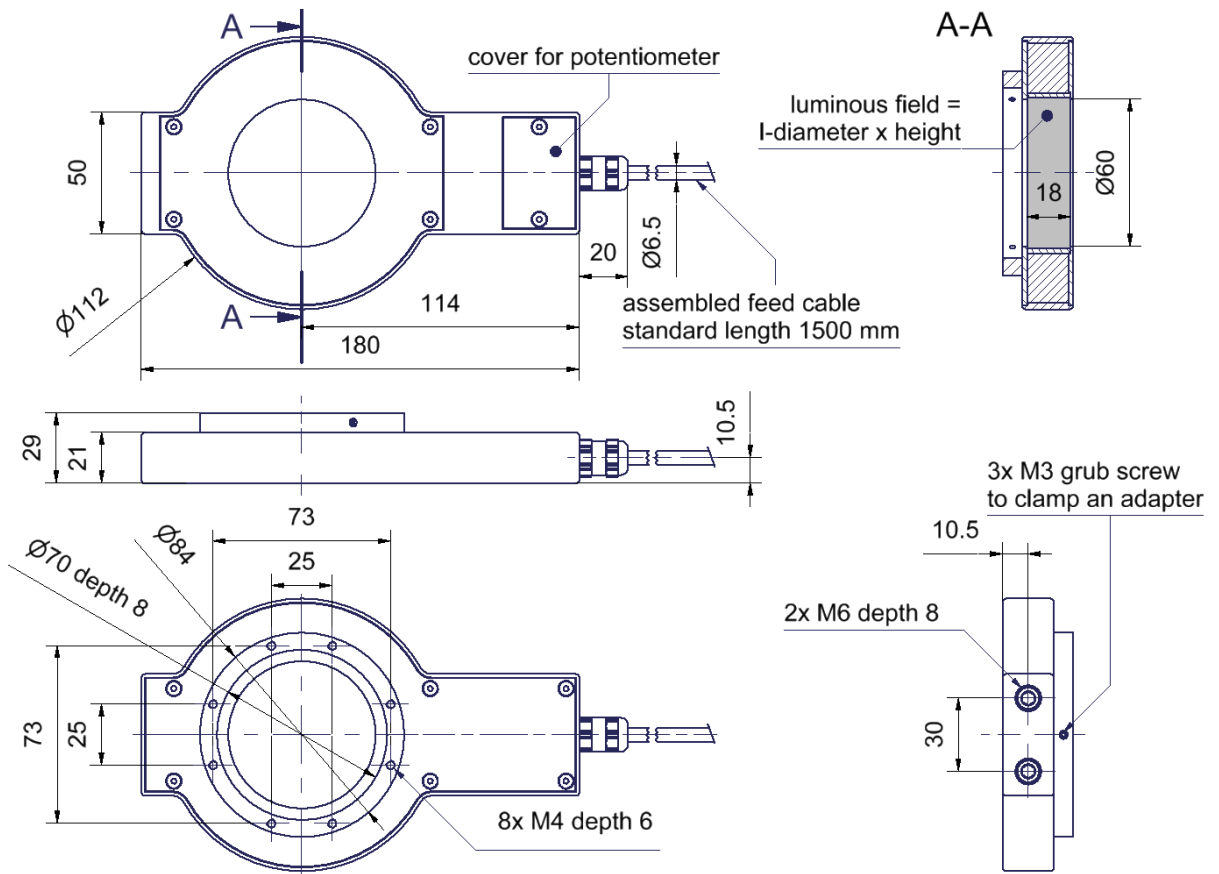


vicolux® Dark Field Light - RR30/23-W5K7/C

Short description: radial ring light, white, lf diam.: 60mm, height: 17mm, controlled

Order number: 1-11-033

EAN: 4251692651131

Characteristics

- LED dark-field light, radial illumination
 - Homogeneous illumination
 - Build-in Controller
 - Continuous or pulsed operation
 - Pulse-length and brightness adjustable
 - Connection: cable with open ends
 - Polyamide casing
 - Multiple mounting options
-

Technical data

Diameter of luminous field	60 mm
Light colour	White, 5700 K
Irradiance at working distance 0 mm	9.6 W/m ²
Illumination at working distance 0 mm	3200 lx
Operation voltage	24 VDC (10 - 30 V)
Ambient temperature	0 °C bis +40 °C
Degree of protection	IP60
Housing material	Aluminium black anodised
Weight	400 g
Risk group (DIN EN 62471)	Exempt
Safety class	III, Betrieb an Schutzkleinspannung

Drawings

Funktion	Belegung	Kabelfarbe
Betriebsspannung	V+	rot
	GND	blau
Schalteingang	+ON/OFF	rosa
	-ON/OFF	grau
Steuerspannung	+CV	grün
	-CV	gelb