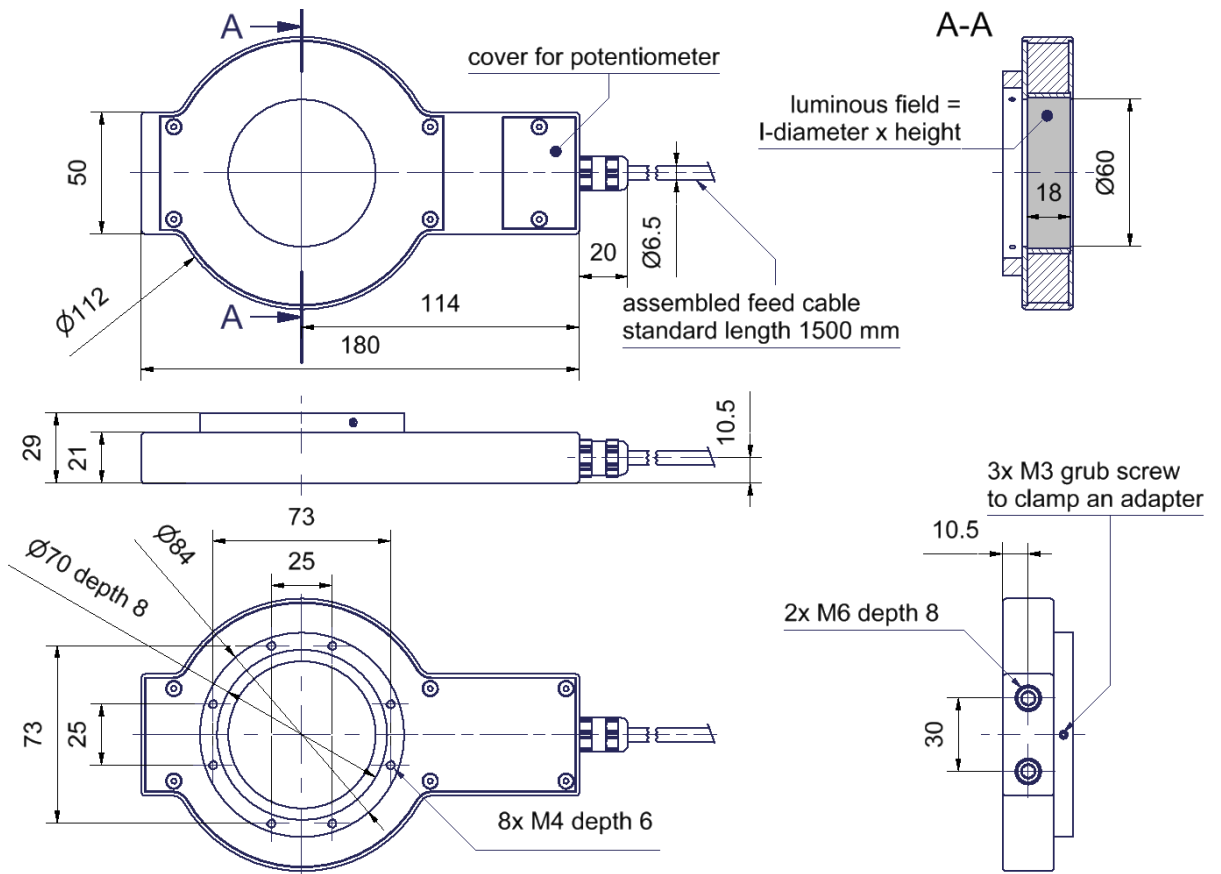

Drawings

Funktion	Belegung	Kabelfarbe
Betriebsspannung	V+	rot
	GND	blau
Schalteingang	+ON/OFF	rosa
	-ON/OFF	grau
Steuerspannung	+CV	grün
	-CV	gelb