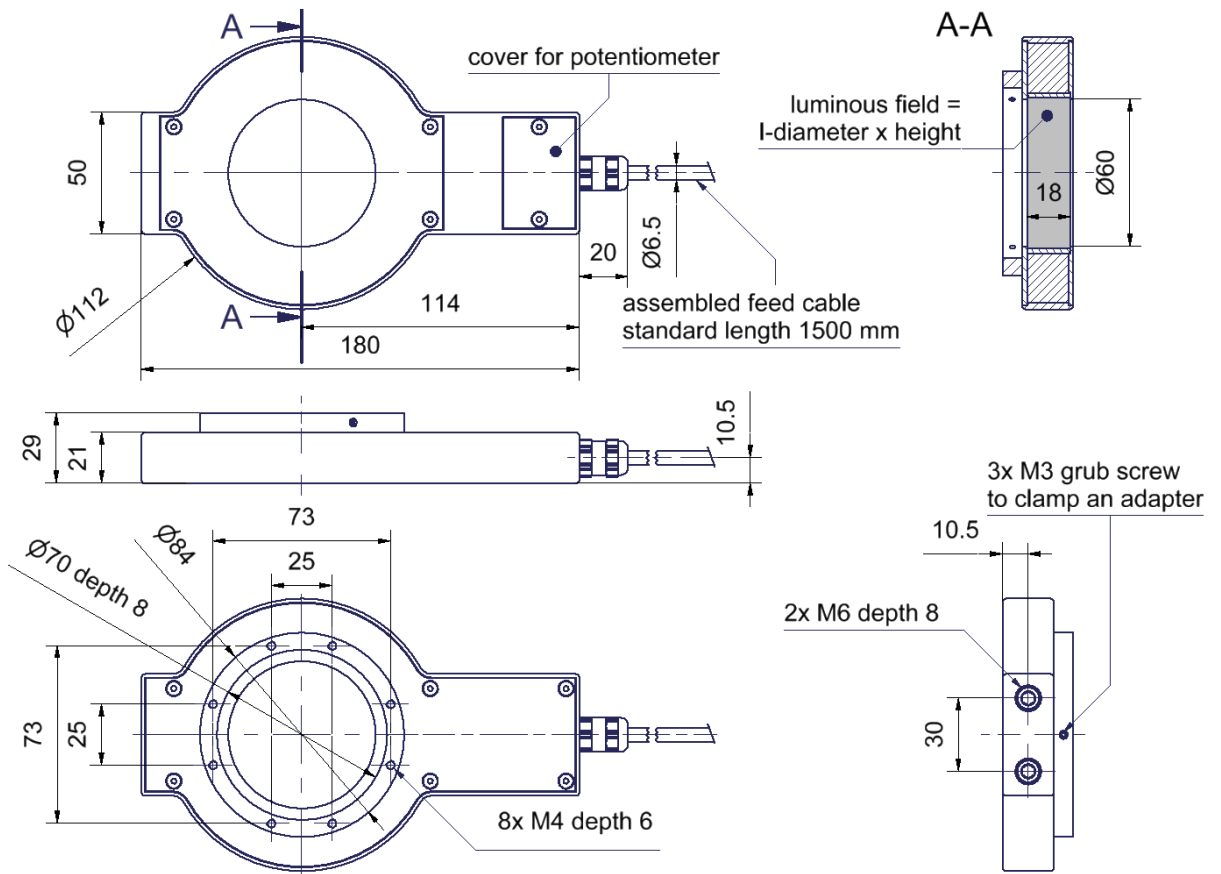

vicolux® Dark Field Light - RR30/23-R633/C

Short description: radial ring light, red, If diam.: 60mm, height: 17mm, controlled

Order number: 1-11-031

EAN: 4251692651124

Characteristics

- LED dark-field light, radial illumination
 - Homogeneous illumination
 - Build-in Controller
 - Continuous or pulsed operation
 - Pulse-length and brightness adjustable
 - Connection: cable with open ends
 - Polyamide casing
 - Multiple mounting options
-

Technical data

Diameter of luminous field	60 mm
Light colour	Red, 633 nm
Irradiance at working distance 0 mm	18.9 W/m ²
Illumination at working distance 0 mm	2360 lx
Operation voltage	24 VDC (10 - 30 V)
Ambient temperature	0 °C bis +40 °C
Degree of protection	IP60
Housing material	Aluminium black anodised
Weight	400 g
Risk group (DIN EN 62471)	Exempt
Safety class	III, operation on protective low voltage

Drawings

Dimensional drawing in mm

Funktion	Belegung	Kabelfarbe
Betriebsspannung	V+	rot
	GND	blau
Schalteingang	+ON/OFF	rosa
	-ON/OFF	grau
Steuerspannung	+CV	grün
	-CV	gelb