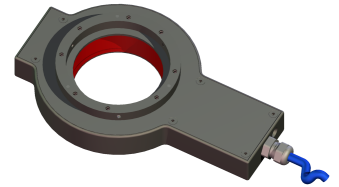

Dark Field Light - RR30/23-R633/C

Short description: radial ring light, red, If diam.: 60mm, height: 17mm, controlled

Order number: 1-11-031

EAN: 4251692651124

Characteristics

- LED dark-field light, radial illumination
 - Homogeneous illumination
 - Build-in Controller
 - Continuous or pulsed operation
 - Pulse-length and brightness adjustable
 - Connection: cable with open ends
 - Polyamide casing
 - Multiple mounting options
-

Drawings

Funktion	Belegung	Kabelfarbe
Betriebsspannung	V+	rot
	GND	blau
Schalteingang	+ON/OFF	rosa
	-ON/OFF	grau
Steuerspannung	+CV	grün
	-CV	gelb