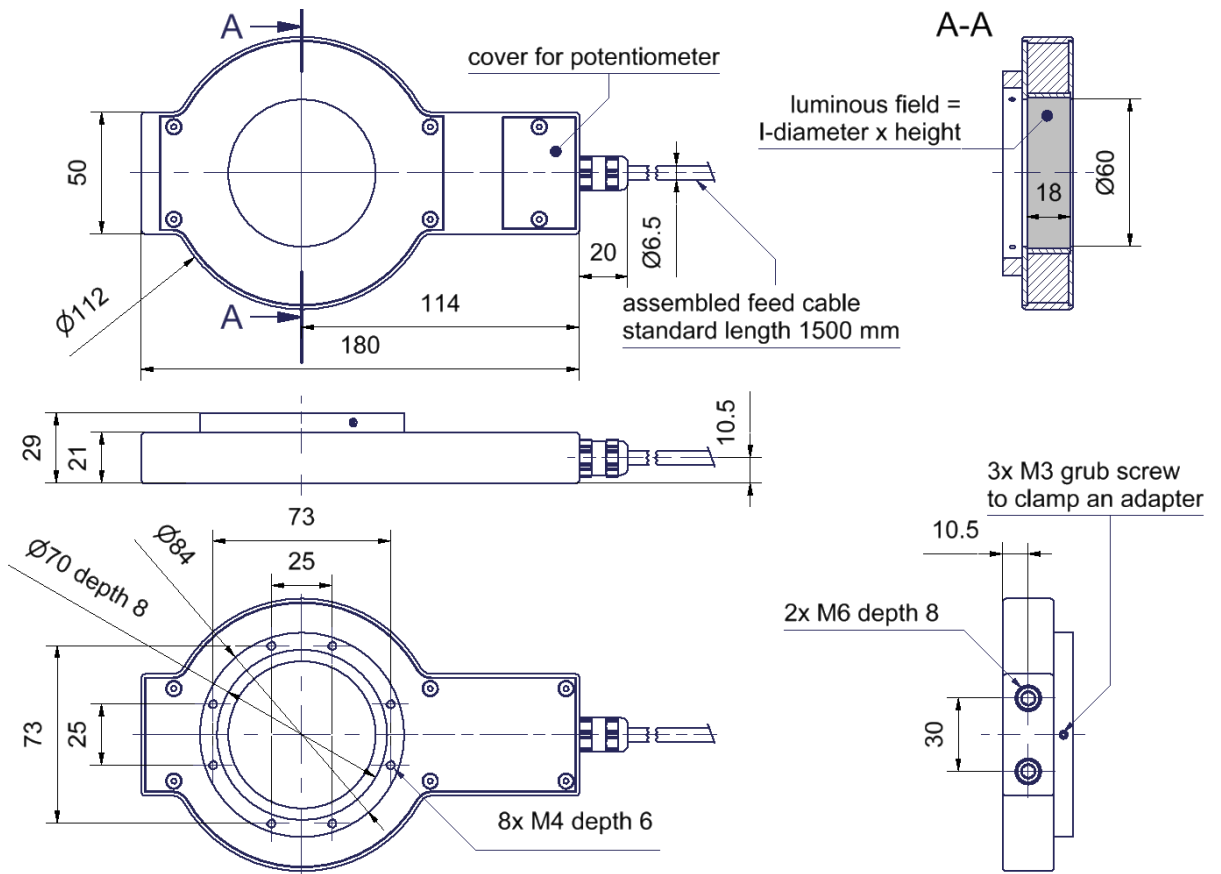

Dark Field Light - RR30/23-R633/C

Short description: radial ring light, red, If diam.: 60mm, height: 17mm, controlled

Order number: 1-11-031

EAN: 4251692651124

Characteristics

- LED dark-field light, radial illumination
 - Homogeneous illumination
 - Build-in Controller
 - Continuous or pulsed operation
 - Pulse-length and brightness adjustable
 - Connection: cable with open ends
 - Polyamide casing
 - Multiple mounting options
-

Drawings

Funktion	Belegung	Kabelfarbe
Betriebsspannung	V+	rot
	GND	blau
Schalteingang	+ON/OFF	rosa
	-ON/OFF	grau
Steuerspannung	+CV	grün
	-CV	gelb