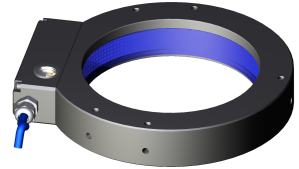

## Dark Field Light - RR64/22-B470/VC

---

**Short description:** radial ring light, blue, lf diam.: 128mm, height: 22mm, controlled, 0-10V and manual

**Order number:** 1-10-677

**EAN:** 4251692651070

---

### Characteristics

- LED dark-field light, radial illumination
  - Homogeneous illumination
  - Build-in Controller
  - Continuous or pulsed operation
  - Pulse-length adjustable, brightness pre-set
  - Connection: cable with open ends
  - Polyamide casing
  - Multiple mounting options
-