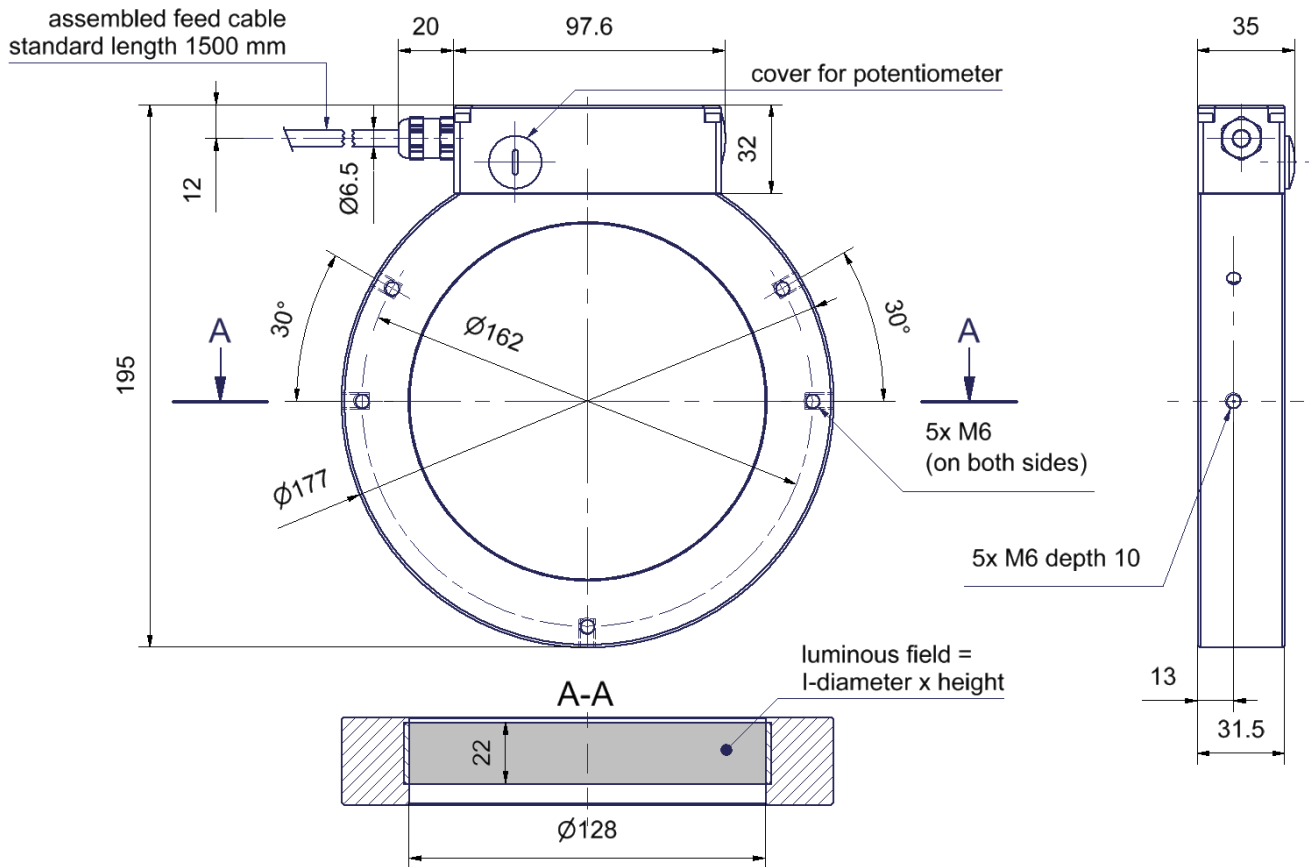

## Dark Field Light - RR64/22-B470/VC

---

**Short description:** radial ring light, blue, lf diam.: 128mm, height: 22mm, controlled, 0-10V and manual

**Order number:** 1-10-677

**EAN:** 4251692651070

---

### Characteristics

- LED dark-field light, radial illumination
  - Homogeneous illumination
  - Build-in Controller
  - Continuous or pulsed operation
  - Pulse-length adjustable, brightness pre-set
  - Connection: cable with open ends
  - Polyamide casing
  - Multiple mounting options
-

## Drawings

Funktion	Belegung	Kabelfarbe
Betriebsspannung	V+	rot
	GND	blau
Steuerspannung	+CV	grün
	-CV	gelb