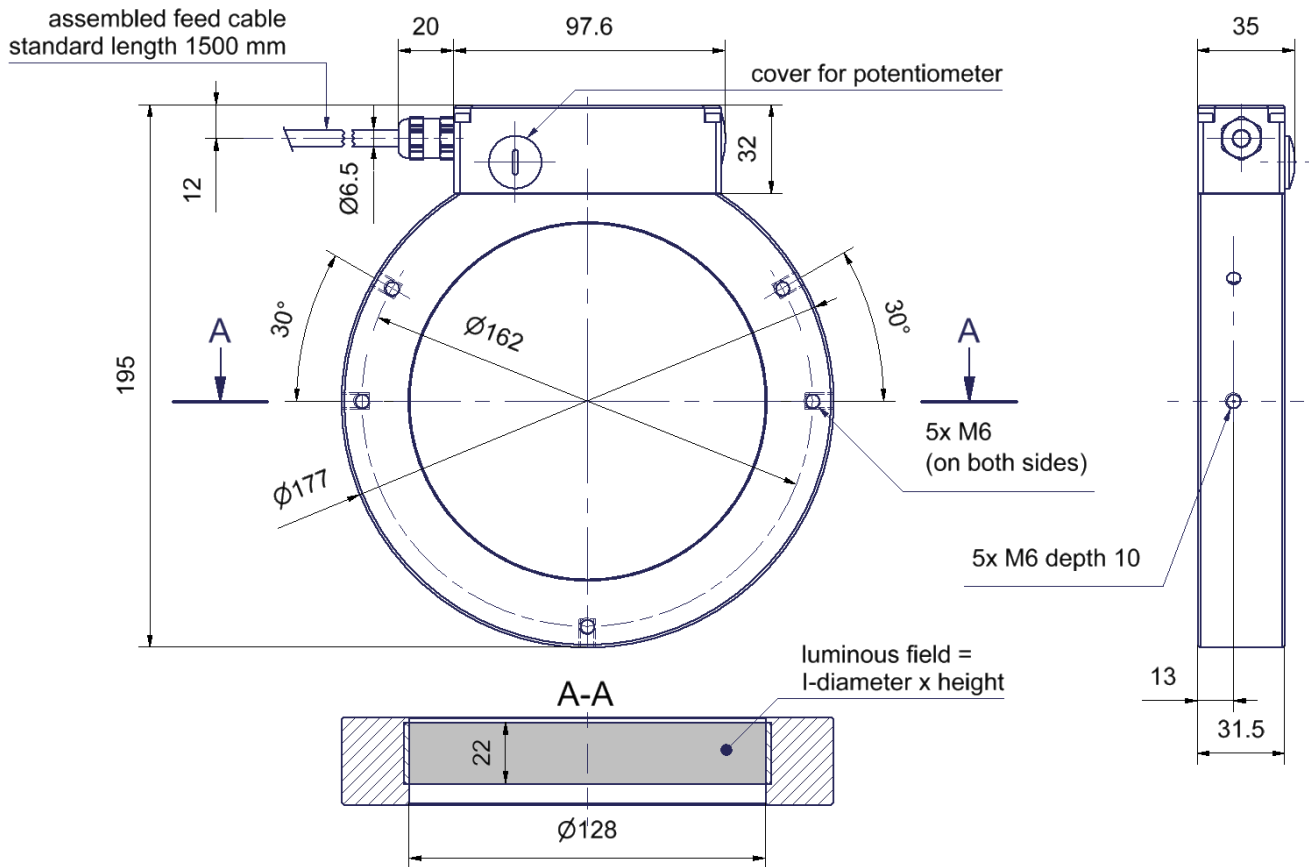

Drawings

Funktion	Belegung	Kabelfarbe
Betriebsspannung	V+	rot
	GND	blau
Steuerspannung	+CV	grün
	-CV	gelb