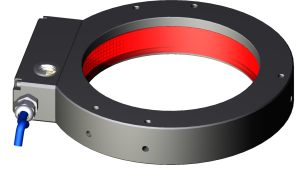

## Dark Field Light - RR64/22-R633/VC

---

**Short description:** radial ring light, red, If diam.: 128mm, height: 22mm, controlled, 0-10V and manual

**Order number:** 1-10-671

**EAN:** 4251692651056

---

### Characteristics

- LED dark-field light, radial illumination
  - Homogeneous illumination
  - Build-in Controller
  - Continuous or pulsed operation
  - Pulse-length adjustable, brightness pre-set
  - Connection: cable with open ends
  - Polyamide casing
  - Multiple mounting options
-