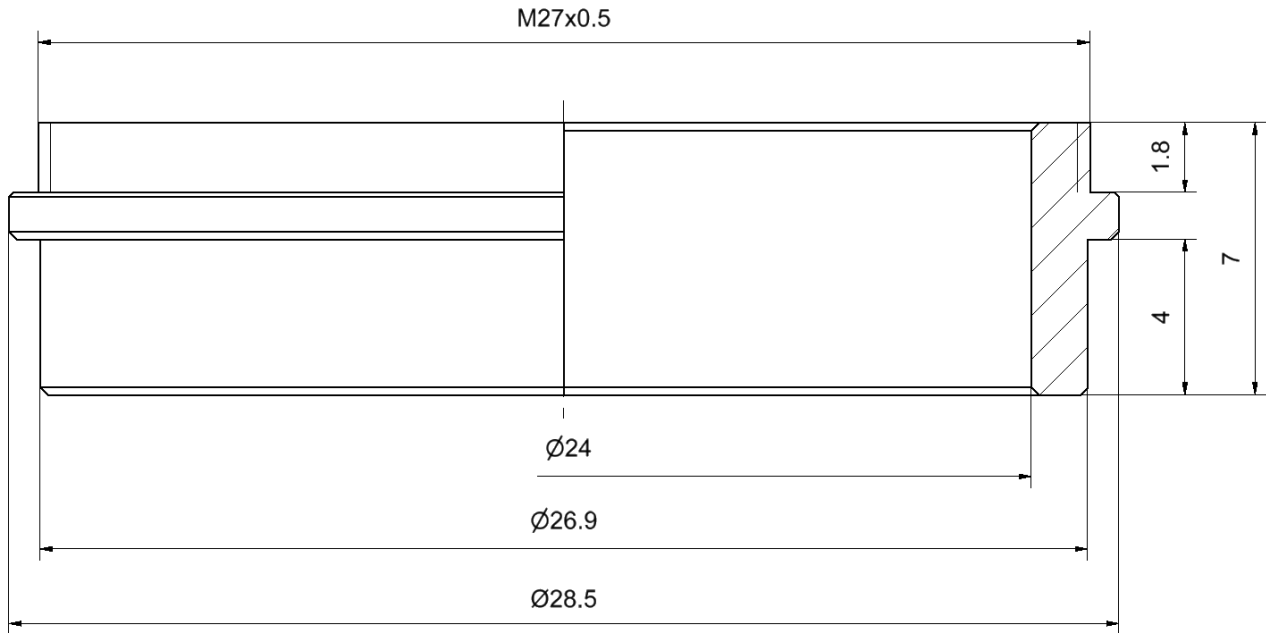


Accessory for Ring Lights - Adapter ring d27 - M27x0.5

Short description: for RK1220, for attachment to lenses with filter thread M27x0.5

Order number: 1-10-006

Characteristics

- lens adapter for ring lights
 - for attaching ring lights to lenses with filter thread M27 x 0.5
-

Technical data

Material	Aluminium, black anodised
Clamping diameter	27 mm
Thread	M27x0.5
Can be combined with:	
Ringbeleuchtung	RK1220 series

Drawings

Dimensional drawing in mm